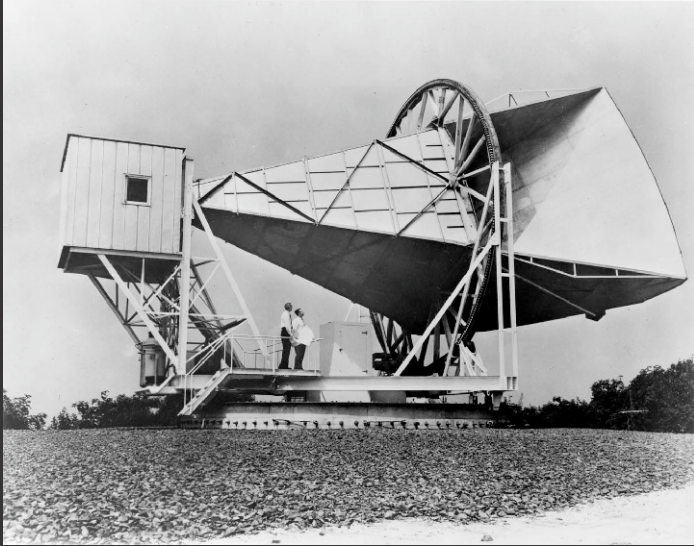

Humungulator - Concepts by Rosen

Wrap-around treads and dual microwave phonograph-horn antennas maintain a steam punk feel. The bridge tower suspending the horns with cable provides a sense of the scale involved in the humungulation / shrinkification process.

This reference image showing a massive microwave antenna was the inspiration for the beam in this concept.