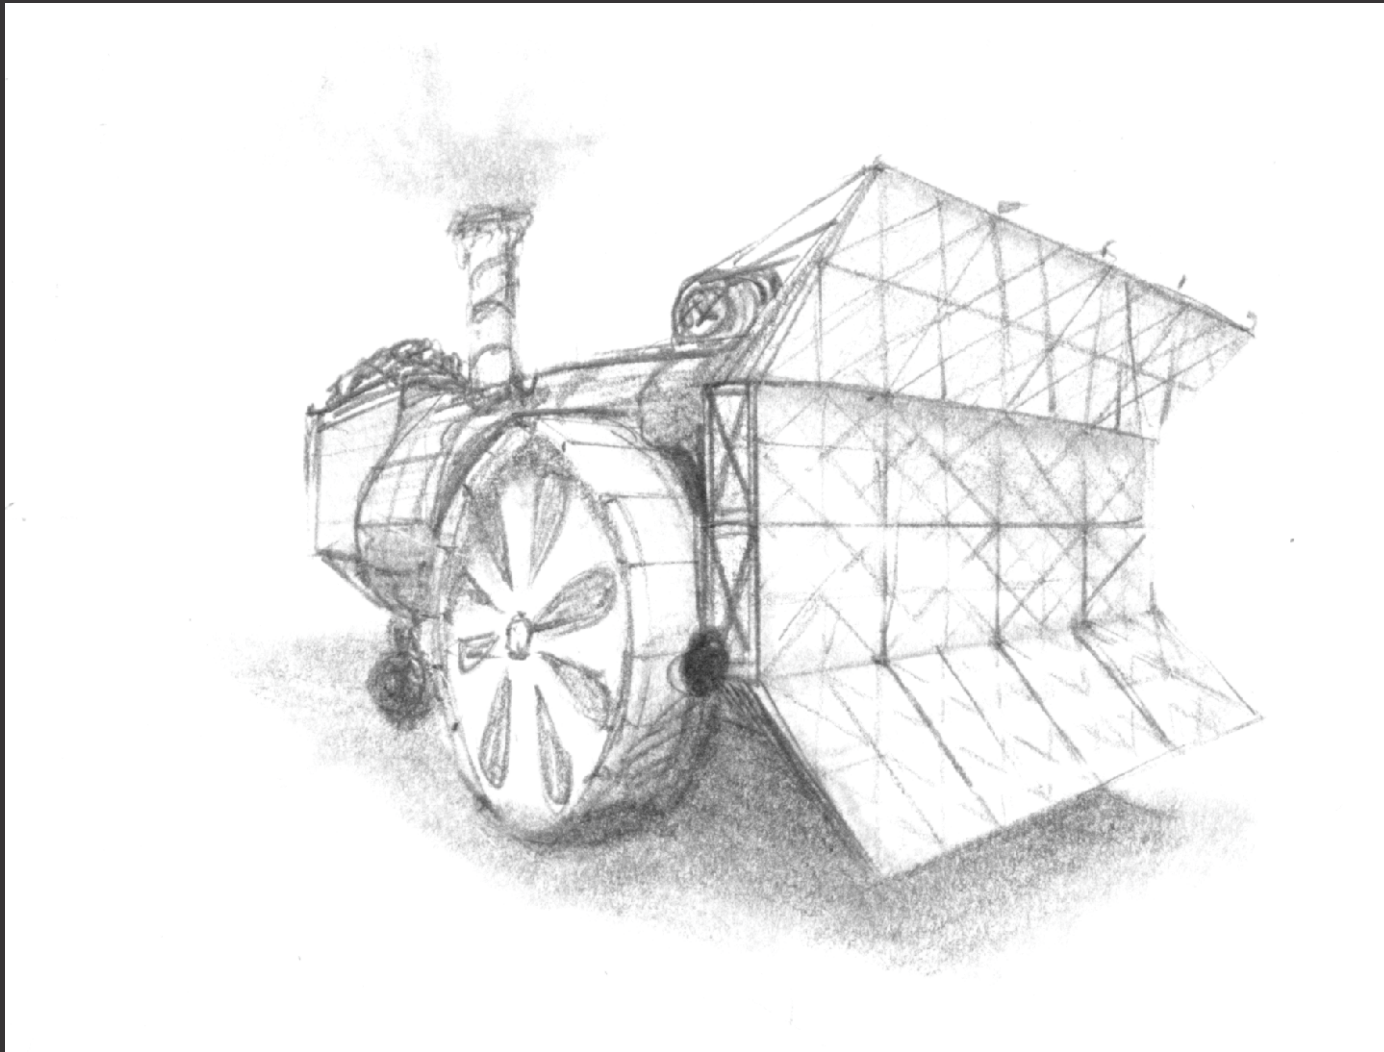

Humungulator - Concepts by Rosen

Guidolon the giant Space Chicken, an animation project developed by Frank Wu, stars various famous giant monsters from Japanese sci fi movies. But in Franks universe these monsters work 'with' humans. It's Guidolon's dream to bring his own life to the silver screen. He needs professional actors, who are human. He uses this machine to enlarge them for filming, the shrinkify them back down again.

This first concept sketch is powered by six vertical locomotives. This is clearly inspired in part by Howl's Moving Castle.

This image is a further adaptation of the first, and uses a giant bridge to support the steam powered Humungulation / Shrinkify beam.

Humungulator - Concepts by Rosen

This concept joins a modern radar array with a steam-power farm tractor.

Humungulator - Concepts by Rosen

A WWI tank inspires this concept. It still includes the steam engine and a radar array attached to a robotic arm. The arm provides possibilities for more animated rendering.

It's an intricate model with potential for a lot of animation. In addition, the walking legs from the previous concepts are retained, but in this view they are hidden. The three squares on the side extend out, fold, and then act as feet for turning the machine.