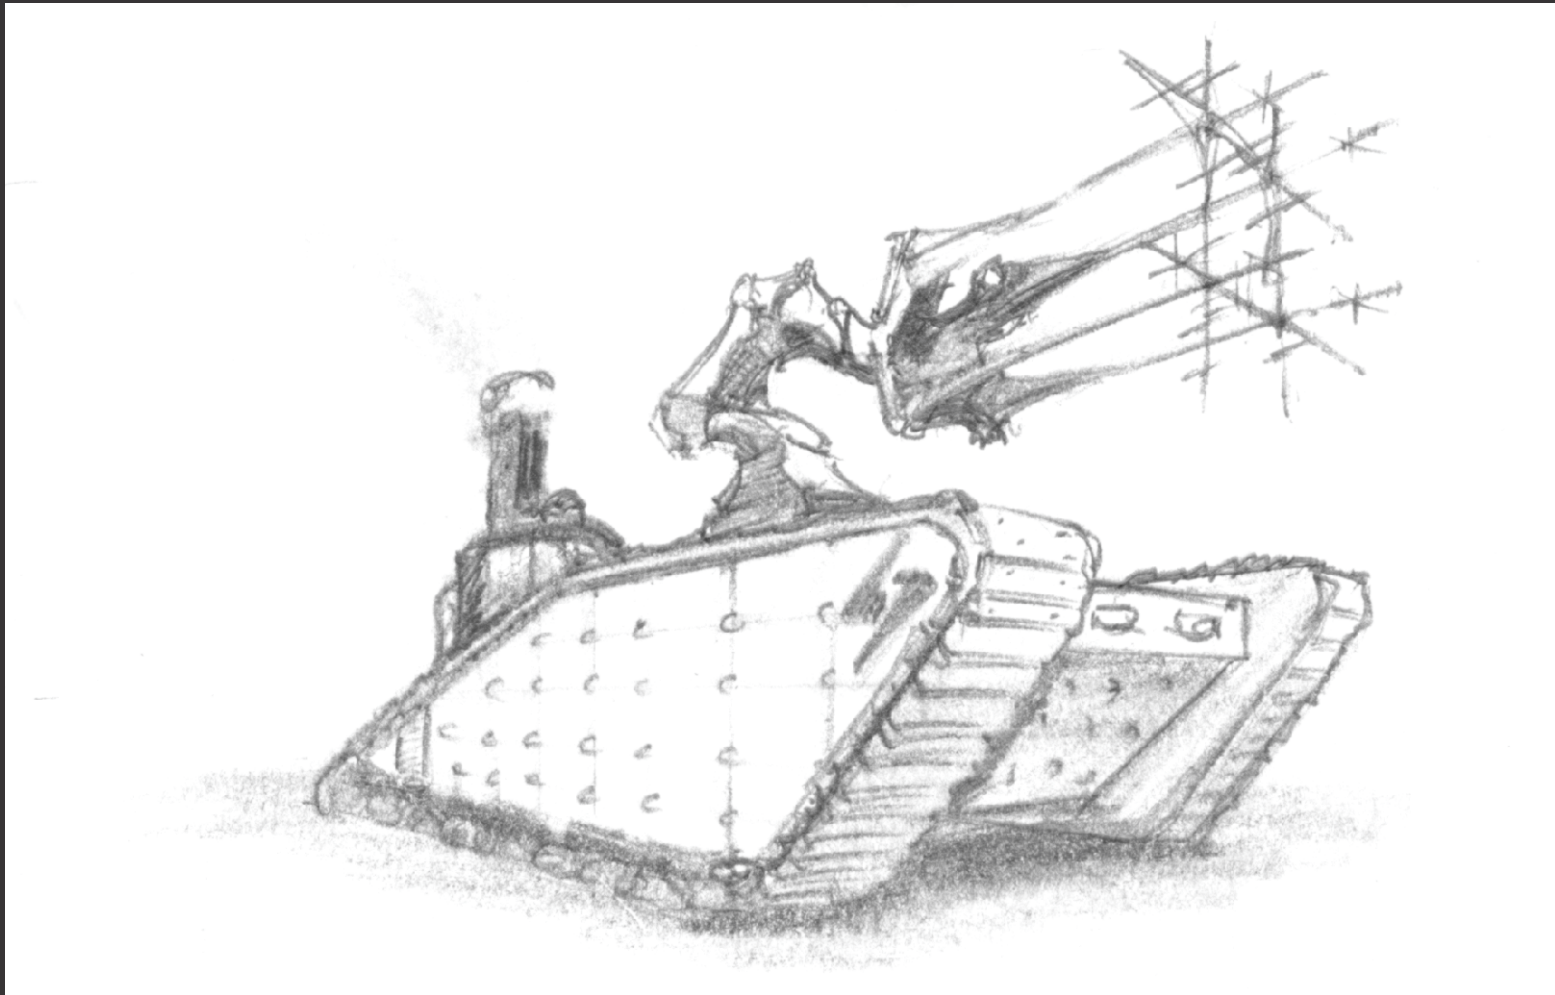

Humungulator - Concepts by Rosen

Guidolon the giant Space Chicken, an animation project developed by Frank Wu, stars various famous giant monsters from Japanese sci fi movies. But in Franks universe these monsters work 'with' humans. It's Guidolon's dream to bring his own life to the silver screen. He needs professional actors, who are human. He uses this machine to enlarge them for filming, the shrinkify them back down again.

This first concept sketch is powered by six vertical locomotives. This is clearly inspired in part by Howl's Moving Castle.

This image is a further adaptation of the first, and uses a giant bridge to support the steam powered Humungulation / Shrinkify beam.

Humungulator - Concepts by Rosen

This concept joins a modern radar array with a steam-power farm tractor.

Humungulator - Concepts by Rosen

A WWI tank inspires this concept. It still includes the steam engine and a radar array attached to a robotic arm. The arm provides possibilities for more animated rendering.

It's an intricate model with potential for a lot of animation. In addition, the walking legs from the previous concepts are retained, but in this view they are hidden. The three squares on the side extend out, fold, and then act as feet for turning the machine.