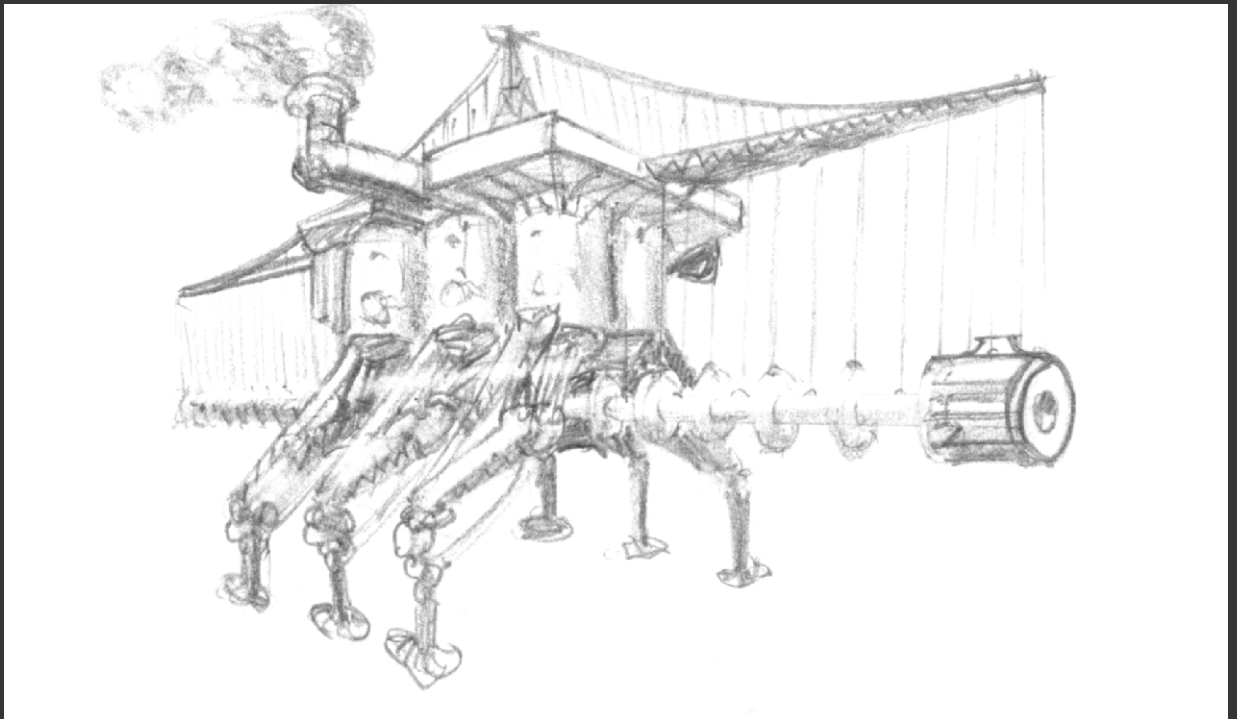

Humungulator - Concepts by Rosen

Guidolon the giant Space Chicken, an animation project developed by Frank Wu, stars various famous giant monsters from Japanese sci fi movies. But in Franks universe these monsters work 'with' humans. It's Guidolon's dream to bring his own life to the silver screen. He needs professional actors, who are human. He uses this machine to enlarge them for filming, the shrinkify them back down again.

This first concept sketch is powered by six vertical locomotives. This is clearly inspired in part by Howl's Moving Castle.

This image is a further adaptation of the first, and uses a giant bridge to support the steam powered Humungulation / Shrinkify beam.

Humungulator - Concepts by Rosen

This concept joins a modern radar array with a steam-power farm tractor.

Humungulator - Concepts by Rosen

A WWI tank inspires this concept. It still includes the steam engine and a radar array attached to a robotic arm. The arm provides possibilities for more animated rendering.

It's an intricate model with potential for a lot of animation. In addition, the walking legs from the previous concepts are retained, but in this view they are hidden. The three squares on the side extend out, fold, and then act as feet for turning the machine.