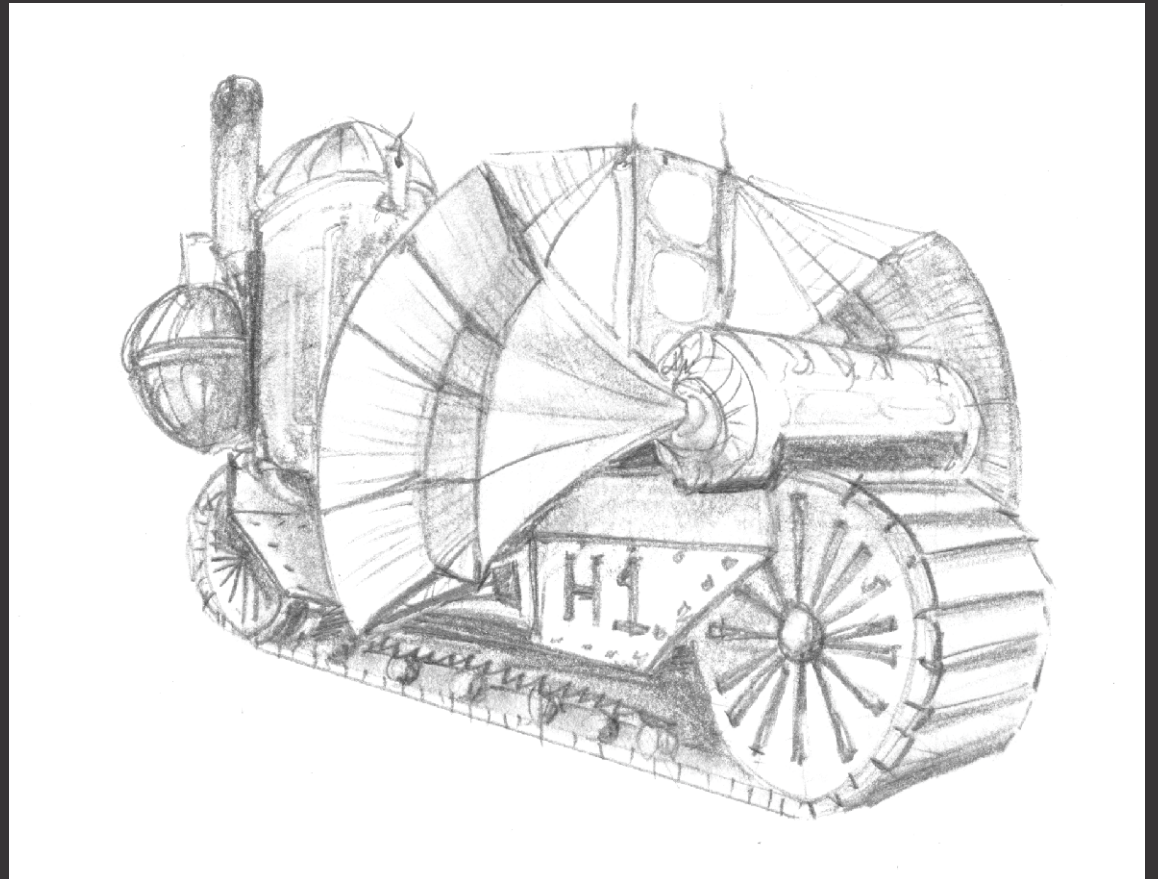

This first concept sketch is powered by six vertical locomotives. This is clearly inspired in part by Howl's Moving Castle.

This image is a further adaptation of the first, and uses a giant bridge to support the steam powered Humungulation / Shrinkify beam.

Humungulator - Concepts by Rosen

This concept joins a modern radar array with a steam-power farm tractor.

Humungulator - Concepts by Rosen

A WWI tank inspires this concept. It still includes the steam engine and a radar array attached to a robotic arm. The arm provides possibilities for more animated rendering.

This reference image showing a massive microwave antenna was the inspiration for the beam in this concept.

Humungulator - Concepts by Rosen

Wrap-around treads Frank liked portions of each concept drawing and requested that I iterate the design again in a way that joined all those parts. This drawing is the culmination of those parts.

It's an intricate model with potential for a lot of animation. In addition, the walking legs from the previous concepts are retained, but in this view they are hidden. The three squares on the side extend out, fold, and then act as feet for turning the machine.