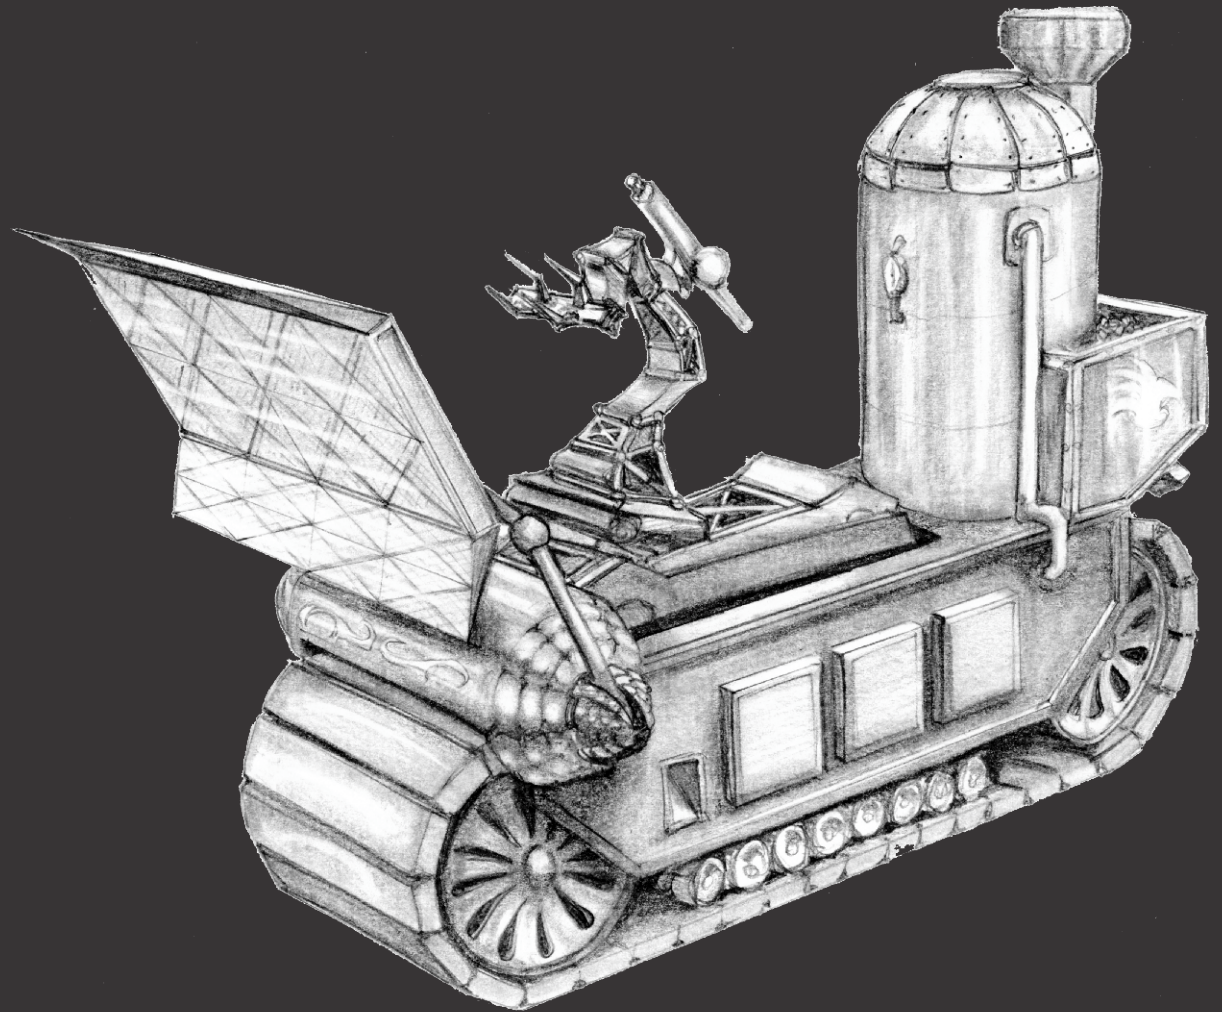

Humungulator - Concepts by Rosen

Guidolon the giant Space Chicken, an animation project developed by Frank Wu, stars various famous giant monsters from Japanese sci fi movies. But in Franks universe these monsters work 'with' humans. It's Guidolon's dream to bring his own life to the silver screen. He needs professional actors, who are human. He uses this machine to enlarge them for filming, the shrinkify them back down again.

Humungulator - Concepts by Rosen

This concept joins a modern radar array with a steam-power farm tractor.

Humungulator - Concepts by Rosen

A WWI tank inspires this concept. It still includes the steam engine and a radar array attached to a robotic arm. The arm provides possibilities for more animated rendering.

Humungulator - Concepts by Rosen

Wrap-around treads and dual microwave phonograph-horn antennas maintain a steam punk feel. The bridge tower suspending the horns with cable provides a sense of the scale involved in the humungulation / shrinkification process.

It's an intricate model with potential for a lot of animation. In addition, the walking legs from the previous concepts are retained, but in this view they are hidden. The three squares on the side extend out, fold, and then act as feet for turning the machine.